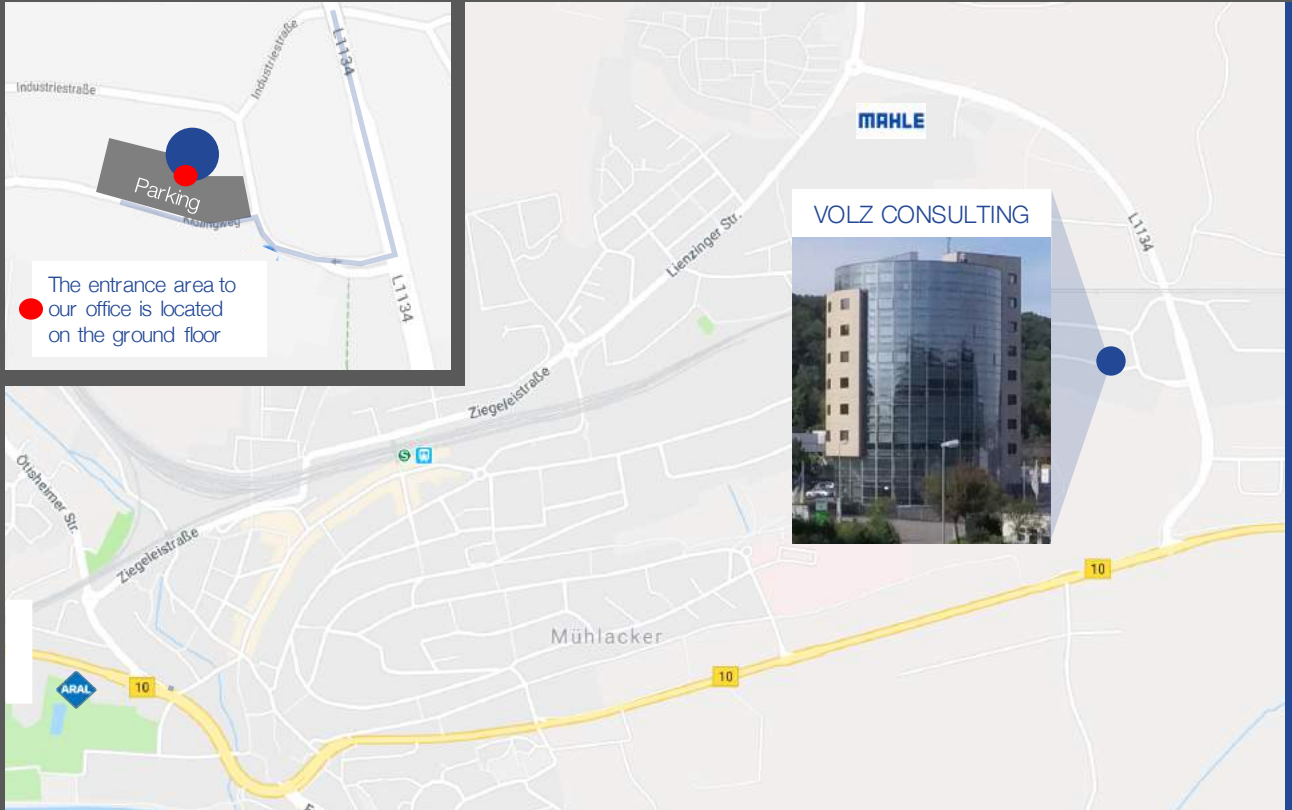

DIRECTIONS

Address:

Volz Consulting GmbH
Industriestraße 112
75417 Mühlacker

Contact:

Phone: +49 7041 4099581
E-Mail: info@volzconsulting.de

Alternative Address for Navigation Systems:

Volz Consulting GmbH
Kißlingweg 69
75417 Mühlacker

From the direction of A8 (Pforzheim-Ost):

Leave the autobahn A8 at the exit Pforzheim-Ost. Then take a left turn and follow the signs to Niefern / Mühlacker. Stay on the B10 until the town entrance Mühlacker.

From the direction of Stuttgart:

Follow the B10. Before the town begins take a right turn. In the following roundabout take the second exit. When you see the tower, take a left turn.